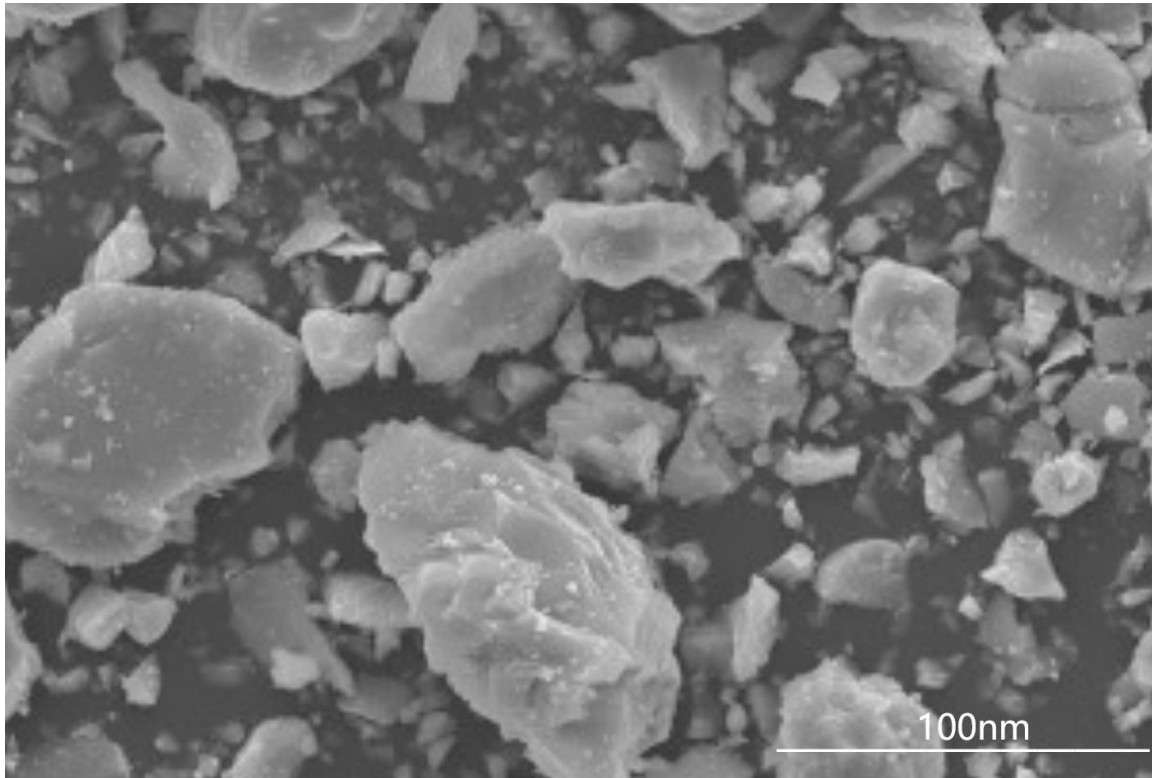

ULTRANANOTECH PVT. LTD.

Materials Beyond Imagination

B-205, Prime Blue Forest, Rajapallya, Hoodi, Bangalore - 560048

Web. : www.ultrananotec.com | E-mail : info@ultrananotec.com, sales@ultrananotec.com

SEM Image (Sulphur nano powder):